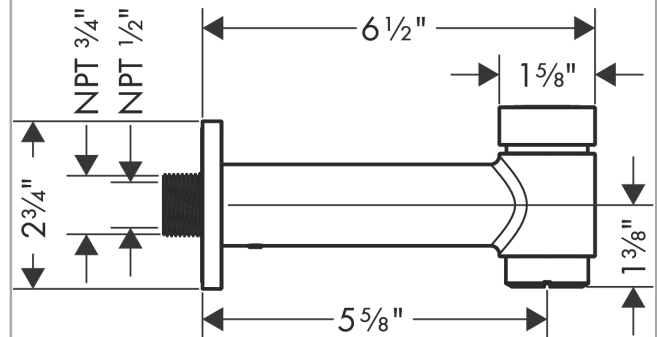

**Talis S
Tub Spout with Diverter**

Finishes : **brushed nickel** Part no. : **72411821**

Description

Features

- solid Brass
- Includes: 1/2" female and 3/4" male adaptor

Item details

List Price \$ 271.00

Compliance

Product image

Scale drawing

Talis S
Tab Spout with Diverter
 Finishes : **brushed nickel**

Part no. : **72411821**

Exploded drawing

Year of production: >11/16